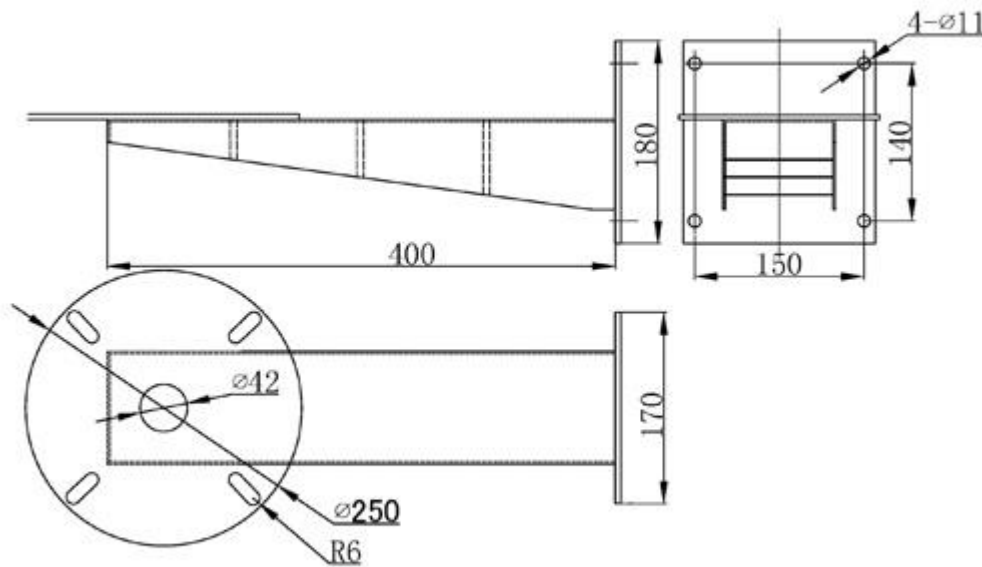

### General

Cable	integrated cable
Size	502*292*443mm
Weight	24.5kg
Mounted	wall, pole
Wall bracket	V760B

### Dimension