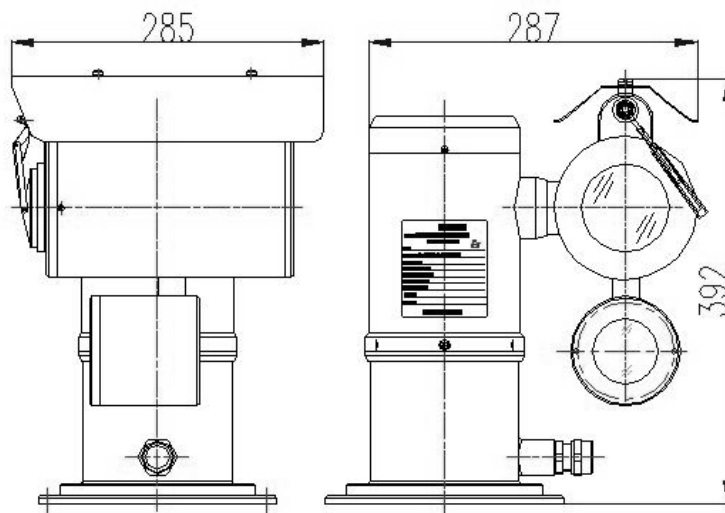

### Pan & Tilt

Horizontal	360°
Horizontal speed	0.1-45°/s
Vertical	-90 to +90°
Preset	64/128/255/300

### General

Cable	integrated cable
Size	502*292*443mm
Weight	24.5kg
Mounted	wall, pole
Wall bracket	V760B

### Dimension